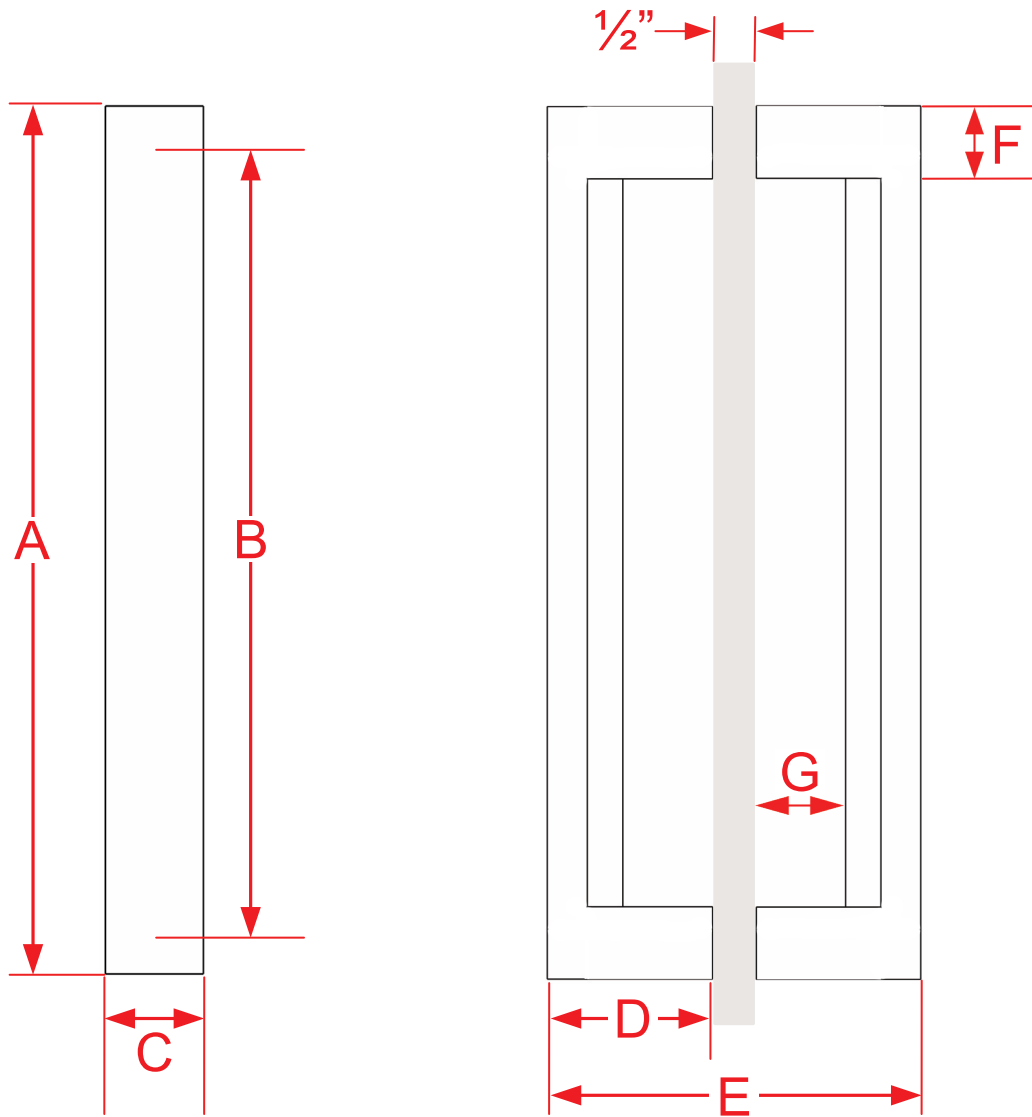

Edgecliff Shower Handle Sets Specifications

SCHOOLHOUSE

	A	B	C	D	E	F	G
Part #	Height	Center to Center	Handle Width	Projection	Overall Width	Base Length	Hand Space
126667	6 1/2"	6"	1"	1 5/8"	3 3/4"	1/2"	7/8"
126670	8 1/2"	8"	1"	1 5/8"	3 3/4"	1/2"	7/8"