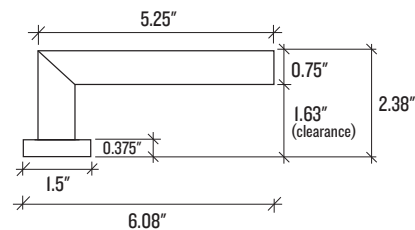

Rome Small Door Set With Otto Lever—Privacy

Privacy door sets lock with a thumbturn and are primarily used on bedroom and bathroom doors.

Made-to-order and custom assembled to your specifications, the Rome Small Door Set with Cylinder Knob is designed and crafted to stand the test of time. Made from solid brass parts and featuring premium finishes and mechanisms, each piece is built by hand to exacting quality standards.

- Made by Emtek, a respected manufacturer with decades of door hardware experience
- Covered by Manufacturer's Lifetime Limited Warranty
- Assembled in the USA of domestic and imported parts
- Ships direct from the manufacturer
- Requires non-standard door preparation and installation.
  - Two narrow 1-1/4" bore holes and 1" edge bores;
- Features 28° latch
- Sold as a complete set
- Includes:
  - Latch plate
  - Full-lip strike plate
  - Thumbturn privacy components and strike plate
  - Inside passage half spindle
  - Mounting screws
- This is made to order and non-returnable

Backset	2-3/8" or 2-3/4"
Compatible Door Thickness	1-1/4" - 1-3/4"
Door Prep	Non-Standard; Follow Instructions Carefully
Backplate Dimensions	1.5" W x 5" H
Backplate Thickness	0.375"
Lever Dimensions	5.25" x 0.75" Dia.
Clearance Dimensions	1.63"
Projection	2.38"
Overall Width	6.08"

Finish Options