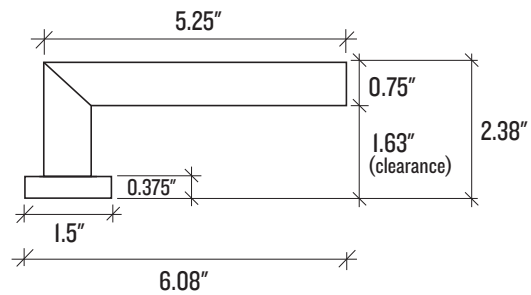

<b>Backset</b>	2-3/8" or 2-3/4"
<b>Compatible Door Thickness</b>	1-1/4" - 1-3/4"
<b>Door Prep</b>	Non-Standard; Follow Instructions Carefully
<b>Backplate Dimensions</b>	1.5" W x 5" H
<b>Backplate Thickness</b>	0.375"
<b>Lever Dimensions</b>	5.25" x 0.75" Dia.
<b>Clearance Dimensions</b>	1.63"
<b>Projection</b>	2.38"
<b>Overall Width</b>	6.08"

<b>Backplate Dimensions</b>	1.5" W x 5" H
<b>Backplate Thickness</b>	0.375"
<b>Lever Dimensions</b>	5.25" x 0.75" Dia.
<b>Clearance Dimensions</b>	1.63"
<b>Projection</b>	2.38"
<b>Overall Width</b>	6.08"