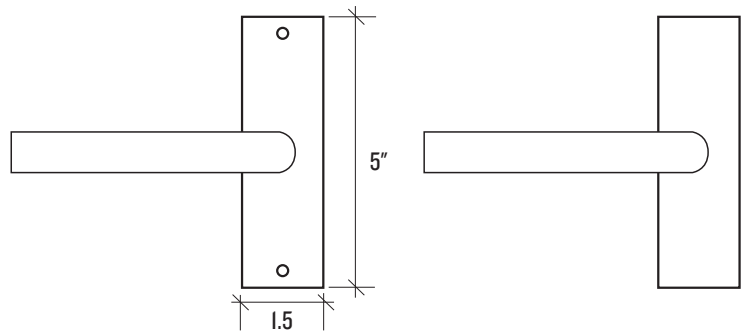

Finish Options

Portland Flagship
2181 NW Nicolai Street, Portland, OR 97210
P: 503-230-7113

New York
27 Vestry Street, New York, NY 10013
P: 212-226-6113

Trade Sales
E: Trade@schoolhouse.com
P: 1-844-209-7735