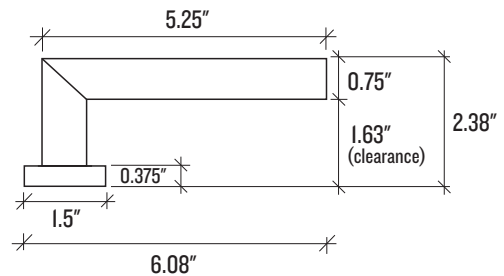

- Made by Emtek, a respected manufacturer with decades of door hardware experience
- Covered by Manufacturer's Lifetime Limited Warranty
- Assembled in the USA of domestic and imported parts
- Ships direct from the manufacturer
- Requires non-standard door preparation and installation.
  - Single narrow 1-1/4" bore hole and 1" edge bore
- Features 28° latch
- Sold as a complete set
- Includes:
  - Latch plate
  - Full-lip strike plate
  - Inside passage half spindle
  - Mounting screws
- This is made to order and non-returnable

<b>Backset</b>	2-3/8" or 2-3/4"
<b>Compatible Door Thickness</b>	1-1/4"–1-3/4"
<b>Door Prep</b>	Non-Standard; Follow Instructions Carefully
<b>Backplate Dimensions</b>	1.5" W x 5" H
<b>Backplate Thickness</b>	0.375"
<b>Lever Dimensions</b>	5.25" x 0.75" Dia.
<b>Clearance Dimensions</b>	1.63"
<b>Projection</b>	2.38"
<b>Overall Width</b>	6.08"

<b>Backset</b>	2-3/8" or 2-3/4"
<b>Compatible Door Thickness</b>	1-1/4" - 1-3/4"
<b>Door Prep</b>	Non-Standard; Follow Instructions Carefully
<b>Backplate Dimensions</b>	1.5" W x 5" H
<b>Backplate Thickness</b>	0.375"
<b>Lever Dimensions</b>	5.25" x 0.75" Dia.
<b>Clearance Dimensions</b>	1.63"
<b>Projection</b>	2.38"
<b>Overall Width</b>	6.08"

<b>Backplate Dimensions</b>	1.5" W x 5" H
<b>Backplate Thickness</b>	0.375"
<b>Lever Dimensions</b>	5.25" x 0.75" Dia.
<b>Clearance Dimensions</b>	1.63"
<b>Projection</b>	2.38"
<b>Overall Width</b>	6.08"