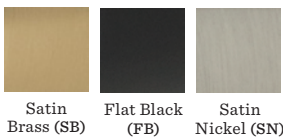

Finish Options

Portland Flagship
2181 NW Nicolai Street, Portland, OR 97210
P: 503-230-7113

New York
27 Vestry Street, New York, NY 10013
P: 212-226-6113

Trade Sales
E: Trade@schoolhouse.com
P: 1-844-209-7735