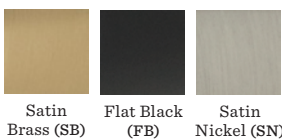

## Rome Small Door Set With Otto Lever—Privacy

*Privacy door sets lock with a thumbturn and are primarily used on bedroom and bathroom doors.*

Made-to-order and custom assembled to your specifications, the Rome Small Door Set with Cylinder Knob is designed and crafted to stand the test of time. Made from solid brass parts and featuring premium finishes and mechanisms, each piece is built by hand to exacting quality standards.

### Finish Options

Satin Brass (SB)   Flat Black (FB)   Satin Nickel (SN)