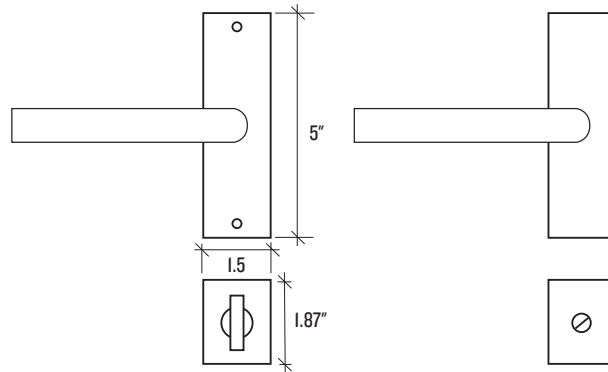

Finish Options