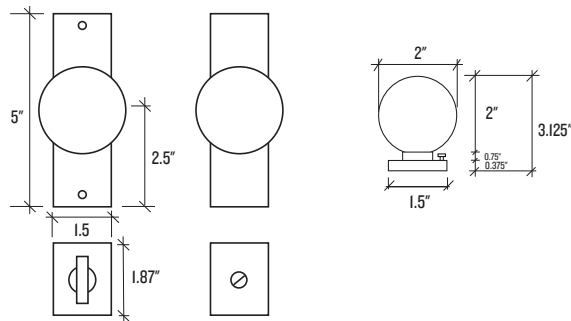

Backset	2-3/8" or 2-3/4"
Compatible Door Thickness	1-3/8"– 1-3/4"
Door Prep	Non-Standard; Follow Instructions Carefully
Backplate Dimensions	1.5" W x 5" H
Backplate Thickness	0.375"
Knob Dimensions	2" Dia.
Projection	3.125"

Backset	2-3/8" or 2-3/4"
Compatible Door Thickness	1-3/8" - 1-3/4"
Door Prep	Non-Standard; Follow Instructions Carefully
Backplate Dimensions	1.5" W x 5" H
Backplate Thickness	0.375"
Knob Dimensions	2" Dia.
Projection	3.125"

Backplate Dimensions	1.5" W x 5" H
Backplate Thickness	0.375"
Knob Dimensions	2" Dia.
Projection	3.125"

Finish Options

Flat Black (FB) Satin Brass (SB) Satin Nickel (SN)