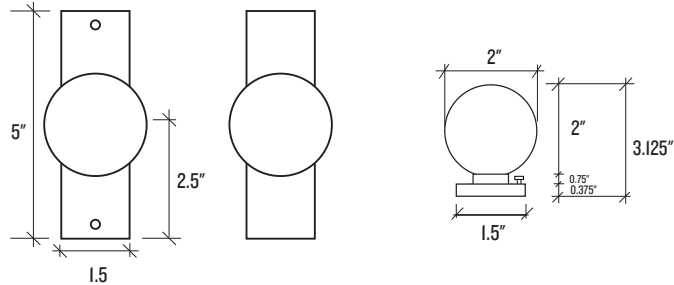

- Made by Emtek, a respected manufacturer with decades of door hardware experience
- Covered by Manufacturer's Lifetime Limited Warranty
- Assembled in the USA of domestic and imported parts
- Ships direct from the manufacturer
- Requires non-standard door preparation and installation. See included Door Prep Template. Not compatible with pre-bored doors; New door prep ONLY.
 - Single narrow 1-1/4" bore hole and 1" edge bore
- Sold as a complete set
- Includes:
 - Latch plate
 - Full-lip strike plate
 - Inside passage half spindle
 - Mounting screws
- This is made to order and non-returnable

Backset	2-3/8" or 2-3/4"
Compatible Door Thickness	1-3/8"– 1-3/4"
Door Prep	Non-Standard; Follow Instructions Carefully
Backplate Dimensions	1.5" W x 5" H
Backplate Thickness	0.375"
Knob Dimensions	2" Dia.
Projection	3.125"

Backset	2-3/8" or 2-3/4"
Compatible Door Thickness	1-3/8" - 1-3/4"
Door Prep	Non-Standard; Follow Instructions Carefully
Backplate Dimensions	1.5" W x 5" H
Backplate Thickness	0.375"
Knob Dimensions	2" Dia.
Projection	3.125"

Backplate Dimensions	1.5" W x 5" H
Backplate Thickness	0.375"
Knob Dimensions	2" Dia.
Projection	3.125"

Finish Options

Flat Black (FB) Satin Brass (SB) Satin Nickel (SN)