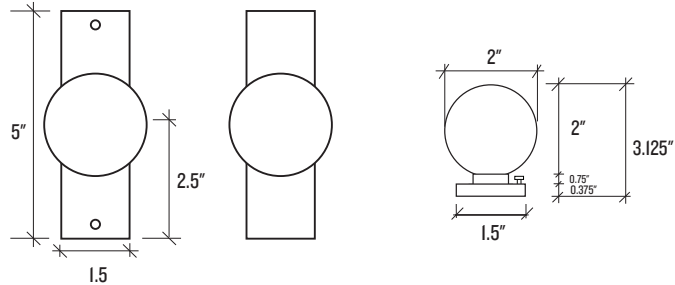

Backset	2-3/8" or 2-3/4"
Compatible Door Thickness	1-3/8" - 1-3/4"
Door Prep	Non-Standard; Follow Instructions Carefully
Backplate Dimensions	1.5" W x 5" H
Backplate Thickness	0.375"
Knob Dimensions	2" Dia.
Projection	3.125"

Backplate Dimensions	1.5" W x 5" H
Backplate Thickness	0.375"
Knob Dimensions	2" Dia.
Projection	3.125"

Finish Options

Flat Black (FB) Satin Brass (SB) Satin Nickel (SN)