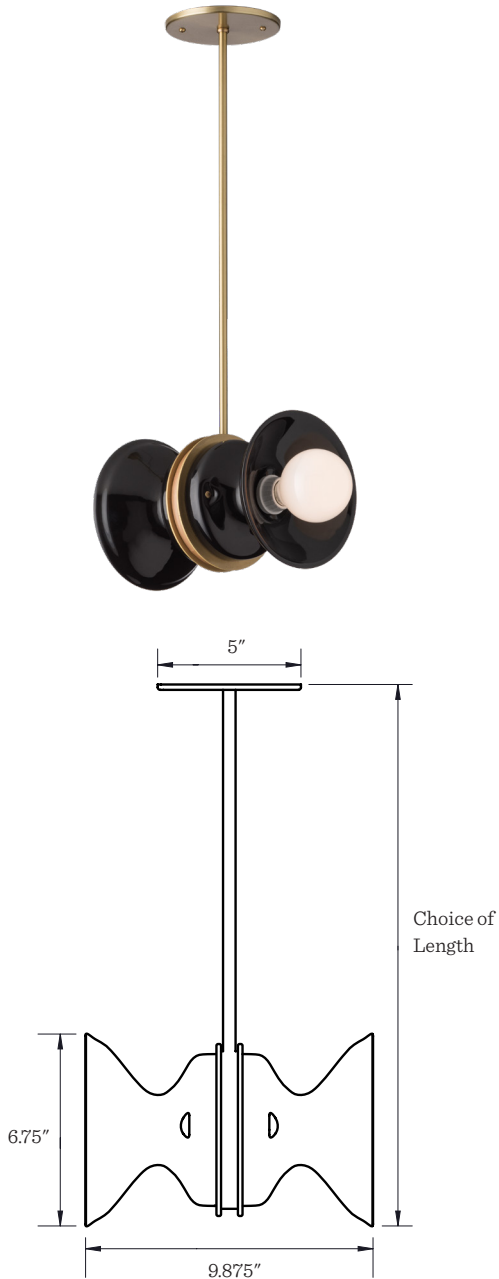

SCHOOLHOUSE

Regent Pendant

Shown in Black Ceramic, Natural Brass with G25 Frosted Bulb

Application: Pendant Fixture

Product Origin: USA

UL Listed:

Wattage:

Incandescent, Medium Base Socket
Max Wattage: 60W per socket

Voltage: 120/220

Dimensions:

Canopy Width: 5"

Choice of Length: 13", 19", 25" or 31"

Width: 9.875" without bulbs

Glaze Color: BK or WT

Metal Finish: TB or NB

Details:

- Damp rated
- 2 bulbs required, sold separately
- Available vaulted option accommodates sloped ceilings up to 30° and will add 1.5" to overall length
- Wipe clean with soft dry cloth. Avoid household cleaners and abrasives.
- This item is made-to-order and non-returnable

One year guarantee

Glaze Color Options

Metal Finish Options