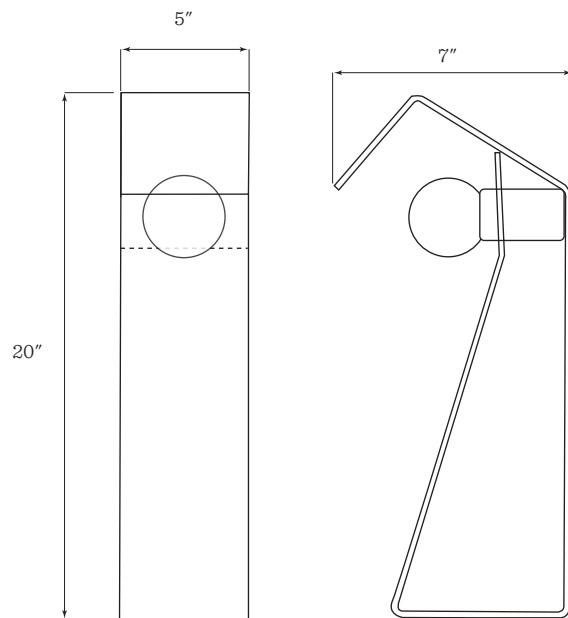

Finish

Clear

Cord

Black Zip