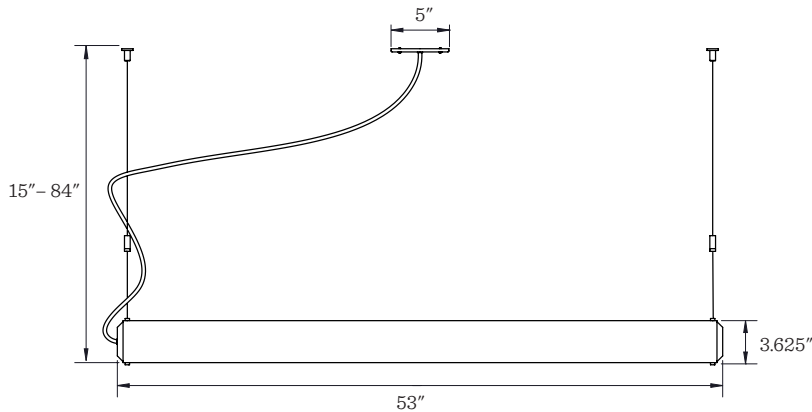

Brightness: 4400 Lumens – (3) 100W Equivalent

Color Rendering Index: 80 CRI

Color Temperature: 2700K

Hour Life: 50,000 hrs

Dimensions:

Choice of Length: 15" – 84", Extended length available at additional cost

Width: 53"

Canopy Width: 5"

Height: 3.625"

Depth: 4.125"

Materials:

Brass, oak, cloth covered cord, coated stainless steel wire rope

Finish: NB or TB

Details:

- Damp rated
- Forward and reverse phase Triac dimming recommended
- Length includes 3.625" tall shade
- Wipe clean with a soft dry cloth. Avoid household cleaners and abrasives.

One year guarantee.

Finish Options