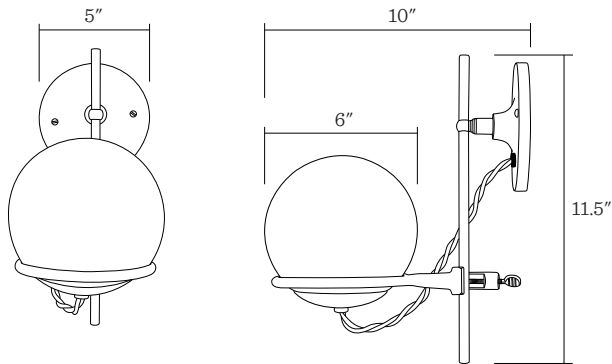

Finish Options

Cord Options

Portland Flagship
2181 NW Nicolai Street, Portland, OR 97210
503-230-7113

New York
27 Vestry Street, New York, NY 10013
212-226-6113

Trade Sales
trade@schoolhouse.com
1-844-209-7735