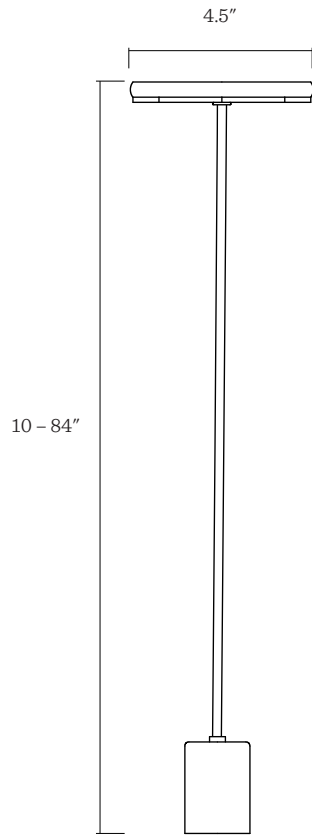

## Morris Pendant

*Shown in Polished Nickel and White Glaze + White Cloth Cover over Vinyl cord*

**Application:** Pendant

**Product Origin:** USA

**UL Listed:**  US

**Wattage:**  
Max Wattage: 60W

**Voltage:** 120/220V

**Location Rating:** Damp

**Socket Type:** E26

**Dimensions:**

Width: 4.5"

Overall Length: 10" – 84"

**Materials:** Brass

**Details:**

- Glaze color matches cord color.