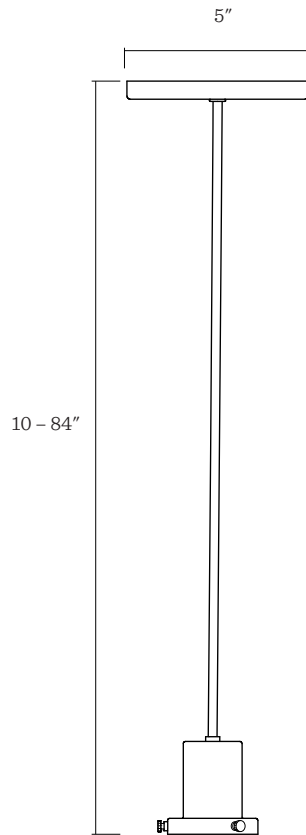

SCHOOLHOUSE

Meyer Pendant 2.25"

*Shown in Polished Nickel
Shade sold separately*

Application: Pendant

Product Origin: USA

UL Listed:  US

Wattage:
Max Wattage: 60W

Voltage: 120/220V

Location Rating: Damp

Socket Type: E26

Dimensions:

Width: 5"

Overall Length: 10" - 84"

Fitter Size: 2.25"

Materials: Brass

This item is made-to-order and non-returnable.

One year guarantee

Finish Options

True Black
(TB)

Natural Brass
(NB)

Polished Nickel
(PN)

Cord Options

Black Cloth
Cover over
Vinyl
(BCV)