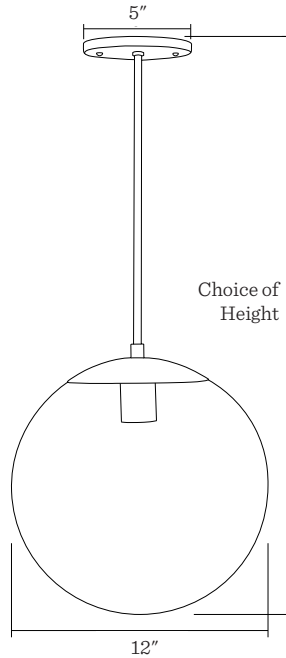

SCHOOLHOUSE

Luna 12" Rod Pendant

Shown in Natural Brass with Clear Shade

Application: Pendant

Product origin: USA

UL listed: 

Wattage:

Incandescent, Medium Base Socket
Max wattage: 60W

Voltage: 120/220V

Dimensions:

Choice of Height: 21", 27", 33" or 39"

Shade Diameter: 12"

Canopy Width: 5"

Finish: TB or NB

Shade Options: Clear or Opal

Details:

- Damp rated
- Includes shade
- Fixture length includes shade
- This fixture should only be used with bulbs with a maximum diameter of 5"
- Vaulted/Sloped Ceiling compatible
- This item is made-to-order and non-returnable