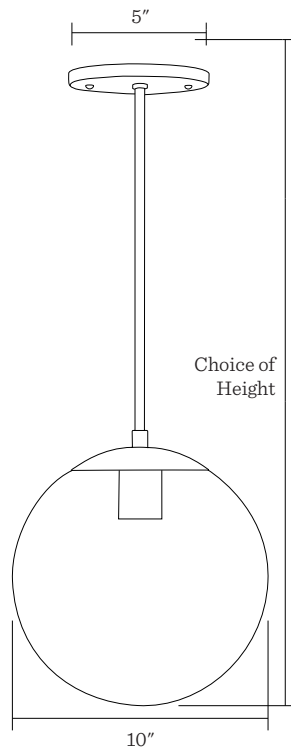

SCHOOLHOUSE

Luna 10" Rod Pendant

Shown in True Black with Clear Shade

Application: Pendant

Product origin: USA

UL listed:

Wattage:

Incandescent, Medium Base Socket

Max wattage: 60W

Voltage: 120/220V

Dimensions:

Choice of Height: 19", 25", 31" or 37"

Shade Diameter: 10"

Canopy Width: 5"

Finish: TB or NB

Shade Options: Clear or Opal

Details:

- Damp rated
- Includes shade
- Fixture length includes shade
- This fixture should only be used with bulbs with a maximum diameter of 3.5"
- Vaulted/Sloped Ceiling compatible
- This item is made-to-order and non-returnable

One year guarantee.

Finish Options