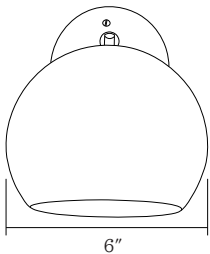

Finish Options

Portland Flagship
2181 NW Nicolai Street, Portland, OR 97210
503-230-7113

New York
27 Vestry Street, New York, NY 10013
212-226-6113

Trade Sales
trade@schoolhouse.com
1-844-209-7735