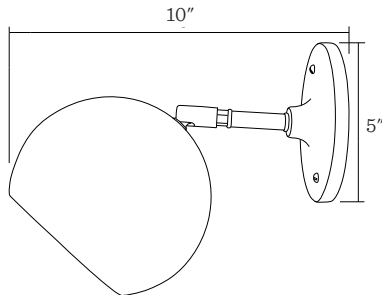

Finish Options

Portland Flagship
2181 NW Nicolai Street, Portland, OR 97210
503-230-7113

New York
27 Vestry Street, New York, NY 10013
212-226-6113

Trade Sales
trade@schoolhouse.com
1-844-209-7735