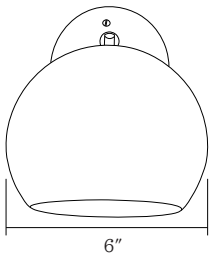

Finish Options

Portland Flagship
2181 NW Nicolai Street, Portland, OR 97210
503-230-7113

New York
27 Vestry Street, New York, NY 10013
212-226-6113

Trade Sales
trade@schoolhouse.com
1-844-209-7735