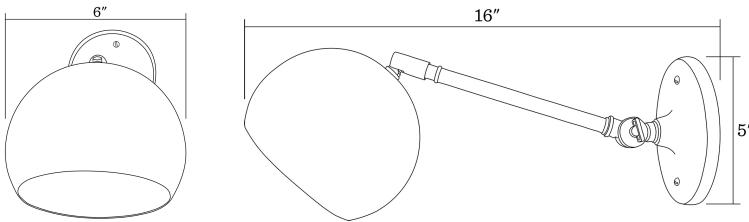

Isaac Sconce Brass – Long Arm

Shown in Natural Brass with G16 Clear Bulb

Application:

Wall Mount

Product origin: USA

Wattage:

Incandescent, Medium Base Socket
Max wattage: 60

Voltage: 120/220

Dimensions:

Projection: 16" Maximum
8" Minimum

Shade Diameter: 6"

Canopy Width: 5"

Finish: NB

Details:

- Damp rated
- Includes shade
- This fixture should only be used with a G16 bulb
- Additional options include plug-in version with cord and plug

One year warranty.

Finish Options

Portland Flagship
2181 NW Nicolai Street, Portland, OR 97210
P: 503-230-7113

New York
27 Vestry Street, New York, NY 10013
P: 212-226-6113

Trade Sales
E: Trade@schoolhouseelectric.com
P: 1-844-209-7735