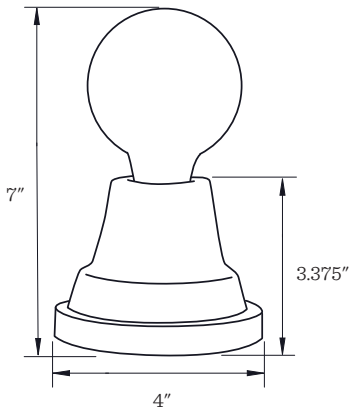

SCHOOLHOUSE

Ion Lamp—Pittsburgh Edition

Application: Table Lamp

Product Origin: USA

Wattage:

Incandescent, Medium Base Socket

Max wattage: 60W

Voltage: 120/220V

Dimensions:

Height: 3.375", 7" with bulb

Diameter: 4"

Finish: BU

Materials:

Steel, cast iron, cloth cord, cork

Details:

- Dry location only
- On/off toggle switch
- Includes 40W Exposed Filament G25 Bulb
- Includes 6 feet of Black Twisted cloth-covered cord