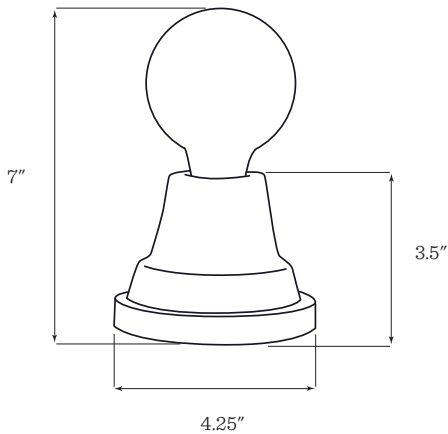

Finish Options

Cord