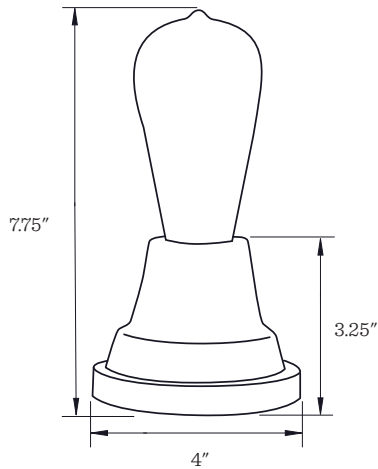

Finish Options

Black
(BK)

White
(WT)

Cord Options

Black Twisted
(BT)

Red Twisted
(RT)