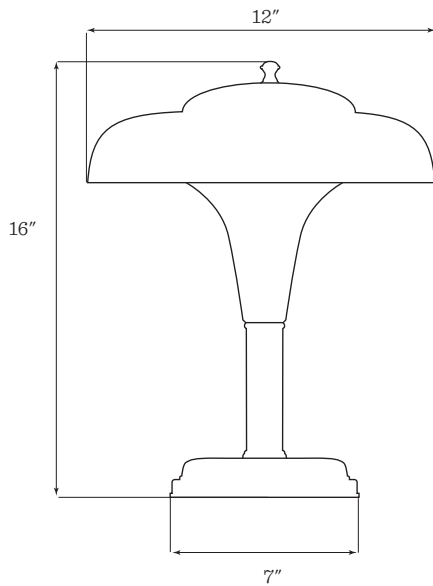

Graduate Lamp

Shown in Clear Coated Steel

Application: Table Lamp

Product origin: USA

UL listed:  **us**

Wattage:

Medium Base Socket

Max wattage: 40W

Voltage: 120/220V

Dimensions:

Height: 16"

Diameter: 12"

Base diameter: 7"

Materials:

Steel, cloth cord

Finish: BK or ST