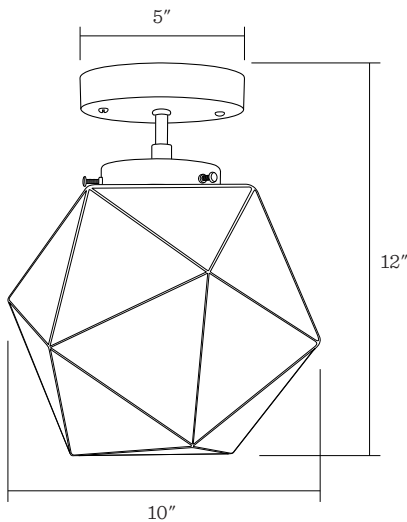

Finish Options

Portland Flagship
2181 NW Nicolai Street, Portland, OR 97210
503-230-7113

New York
27 Vestry Street, New York, NY 10013
212-226-6113

Trade Sales
trade@schoolhouse.com
1-844-209-7735