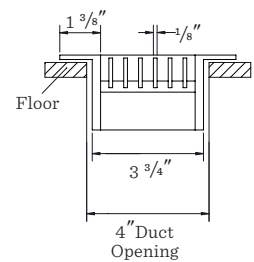

Floor Register 4" x 12"

Shown in Aluminum

- Made in the USA
- Extruded aluminum frame
- Designed for floor application
- Reinforced with pressure lock honeycomb construction to withstand heavy foot traffic
- $\frac{1}{2}$ " spacing with fixed air deflection
- Opposed blade damper included
- $\frac{1}{8}$ " thick core blades run parallel to longest dimension

Duct Opening Width	4"
Duct Opening Length	12"
Inside Housing Width	3 $\frac{3}{4}$"
Inside Housing Length	11 $\frac{7}{8}$"
Outside Grille Width	5 $\frac{15}{16}$"
Outside Grill Length	13 $\frac{15}{16}$"

Finish Options

Aluminum

Black

Bronze

Portland Flagship
2181 NW Nicolai Street, Portland, OR 97210
503-230-7113

New York
27 Vestry Street, New York, NY 10013
212-226-6113

Trade Sales
trade@schoolhouse.com
1-844-209-7735