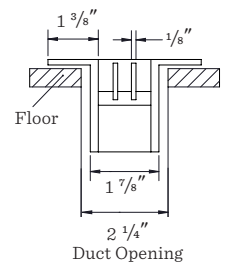

## Floor Register 2 1/4" x 10"

*Shown in Aluminum*

- Made in the USA
- Extruded aluminum frame
- Designed for floor application
- Reinforced with pressure lock honeycomb construction to withstand heavy foot traffic
- 1/2" spacing with fixed air deflection
- Opposed blade damper included
- 1/8" thick core blades run parallel to longest dimension

Duct Opening Width	2 1/4"
Duct Opening Length	10"
Inside Housing Width	1 7/8"
Inside Housing Length	9 7/8"
Outside Grille Width	4 3/16"
Outside Grill Length	11 15/16"

## Floor Register 2 1/4" x 12"

*Shown in Bronze*

- Made in the USA
- Extruded aluminum frame
- Designed for floor application
- Reinforced with pressure lock honeycomb construction to withstand heavy foot traffic
- 1/2" spacing with fixed air deflection
- Opposed blade damper included
- 1/8" thick core blades run parallel to longest dimension

## Floor Register 4" x 14"

*Shown in Bronze*

- Made in the USA
- Extruded aluminum frame
- Designed for floor application
- Reinforced with pressure lock honeycomb construction to withstand heavy foot traffic
- $\frac{1}{2}$ " spacing with fixed air deflection
- Opposed blade damper included
- $\frac{1}{8}$ " thick core blades run parallel to longest dimension