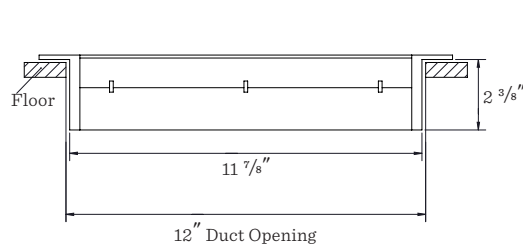

Finish Options

Aluminum

Black

Bronze

Portland Flagship
2181 NW Nicolai Street, Portland, OR 97210
503-230-7113

New York
27 Vestry Street, New York, NY 10013
212-226-6113

Trade Sales
trade@schoolhouse.com
1-844-209-7735