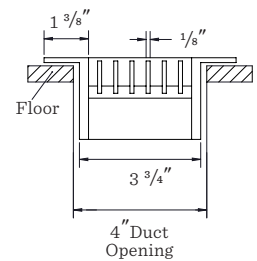

Floor Register 4" x 10"

Shown in Black

- Made in the USA
- Extruded aluminum frame
- Designed for floor application
- Reinforced with pressure lock honeycomb construction to withstand heavy foot traffic
- 1/2" spacing with fixed air deflection
- Opposed blade damper included
- 1/8" thick core blades run parallel to longest dimension

Duct Opening Width	4"
Duct Opening Length	10"
Inside Housing Width	3 3/4"
Inside Housing Length	9 7/8"
Outside Grille Width	5 15/16"
Outside Grill Length	11 15/16"

Finish Options

Aluminum

Black

Bronze

Portland Flagship
2181 NW Nicolai Street, Portland, OR 97210
503-230-7113

New York
27 Vestry Street, New York, NY 10013
212-226-6113

Trade Sales
trade@schoolhouse.com
1-844-209-7735