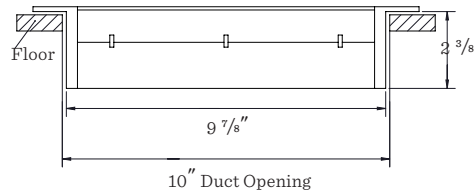

Finish Options

Aluminum

Black

Bronze

Portland Flagship
2181 NW Nicolai Street, Portland, OR 97210
503-230-7113

New York
27 Vestry Street, New York, NY 10013
212-226-6113

Trade Sales
trade@schoolhouse.com
1-844-209-7735