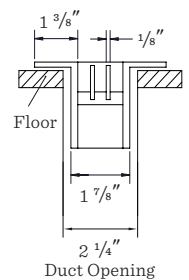

Floor Register 2 1/4" x 12"

Shown in Bronze

- Made in the USA
- Extruded aluminum frame
- Designed for floor application
- Reinforced with pressure lock honeycomb construction to withstand heavy foot traffic
- 1/2" spacing with fixed air deflection
- Opposed blade damper included
- 1/8" thick core blades run parallel to longest dimension

Duct Opening Width	2 1/4"
Duct Opening Length	12"
Inside Housing Width	1 7/8"
Inside Housing Length	11 7/8"
Outside Grille Width	4 3/16"
Outside Grill Length	13 15/16"

Finish Options

Portland Flagship
2181 NW Nicolai Street, Portland, OR 97210
503-230-7113

New York
27 Vestry Street, New York, NY 10013
212-226-6113

Trade Sales
trade@schoolhouse.com
1-844-209-7735