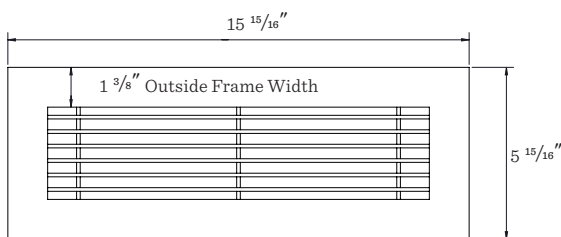

Finish Options

Aluminum

Black

Bronze

Portland Flagship
2181 NW Nicolai Street, Portland, OR 97210
503-230-7113

New York
27 Vestry Street, New York, NY 10013
212-226-6113

Trade Sales
trade@schoolhouse.com
1-844-209-7735