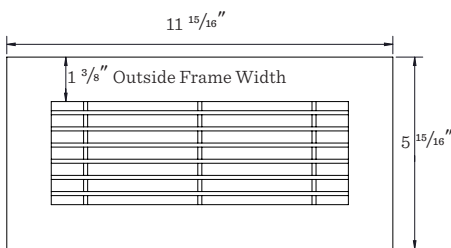

Finish Options

Aluminum

Black

Bronze

Portland Flagship
2181 NW Nicolai Street, Portland, OR 97210
503-230-7113

New York
27 Vestry Street, New York, NY 10013
212-226-6113

Trade Sales
trade@schoolhouse.com
1-844-209-7735