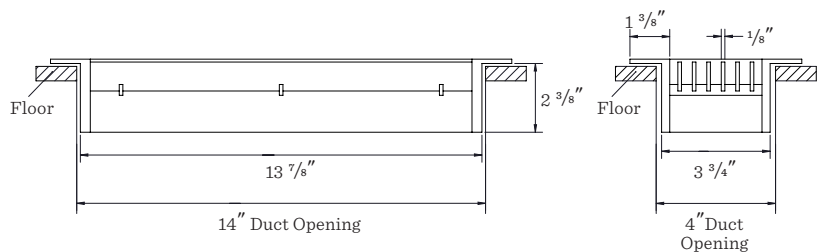

Finish Options

Aluminum

Black

Bronze

Portland Flagship
2181 NW Nicolai Street, Portland, OR 97210
503-230-7113

New York
27 Vestry Street, New York, NY 10013
212-226-6113

Trade Sales
trade@schoolhouse.com
1-844-209-7735