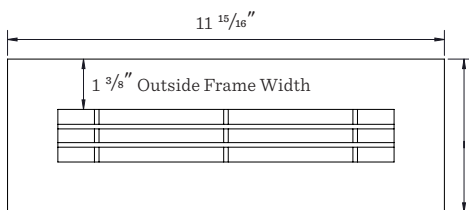

## Floor Register 2 1/4" x 10"

*Shown in Aluminum*

- Made in the USA
- Extruded aluminum frame
- Designed for floor application
- Reinforced with pressure lock honeycomb construction to withstand heavy foot traffic
- 1/2" spacing with fixed air deflection
- Opposed blade damper included
- 1/8" thick core blades run parallel to longest dimension

Duct Opening Width	2 1/4"
Duct Opening Length	10"
Inside Housing Width	1 7/8"
Inside Housing Length	9 7/8"
Outside Grille Width	4 3/16"
Outside Grill Length	11 15/16"