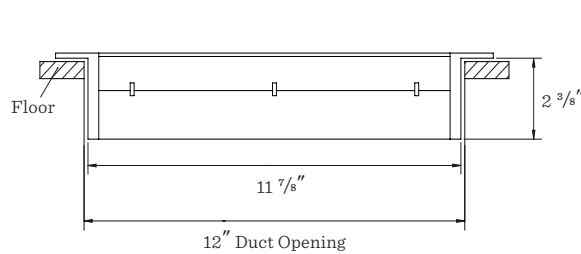

Finish Options

Portland Flagship
2181 NW Nicolai Street, Portland, OR 97210
503-230-7113

New York
27 Vestry Street, New York, NY 10013
212-226-6113

Trade Sales
trade@schoolhouse.com
1-844-209-7735