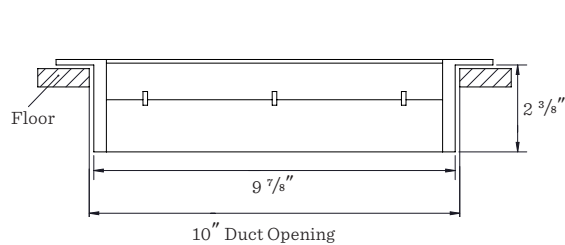

## Floor Register 2 1/4" x 10"

*Shown in Aluminum*

- Made in the USA
- Extruded aluminum frame
- Designed for floor application
- Reinforced with pressure lock honeycomb construction to withstand heavy foot traffic
- 1/2" spacing with fixed air deflection
- Opposed blade damper included
- 1/8" thick core blades run parallel to longest dimension

Duct Opening Width	2 1/4"
Duct Opening Length	10"
Inside Housing Width	1 7/8"
Inside Housing Length	9 7/8"
Outside Grille Width	4 3/16"
Outside Grill Length	11 15/16"

## Floor Register 2 1/4" x 12"

*Shown in Bronze*

- Made in the USA
- Extruded aluminum frame
- Designed for floor application
- Reinforced with pressure lock honeycomb construction to withstand heavy foot traffic
- 1/2" spacing with fixed air deflection
- Opposed blade damper included
- 1/8" thick core blades run parallel to longest dimension