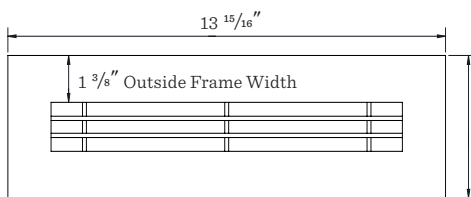

Finish Options

Portland Flagship
2181 NW Nicolai Street, Portland, OR 97210
503-230-7113

New York
27 Vestry Street, New York, NY 10013
212-226-6113

Trade Sales
trade@schoolhouse.com
1-844-209-7735