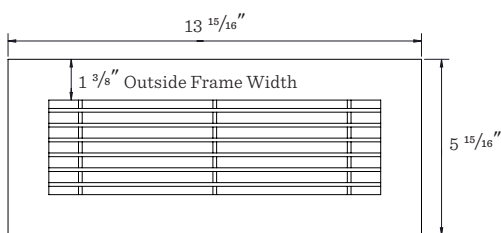

Finish Options

Aluminum

Black

Bronze

Portland Flagship
2181 NW Nicolai Street, Portland, OR 97210
503-230-7113

New York
27 Vestry Street, New York, NY 10013
212-226-6113

Trade Sales
trade@schoolhouse.com
1-844-209-7735