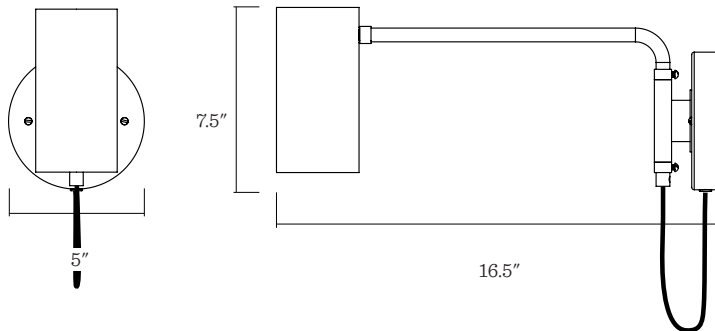

Finish Options

Cord