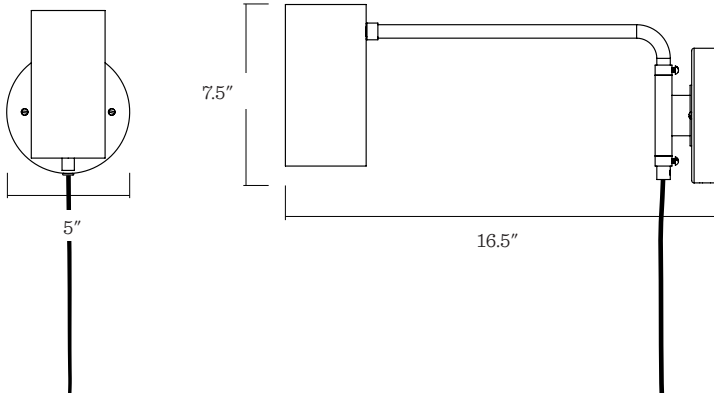

Finish Options

Cord