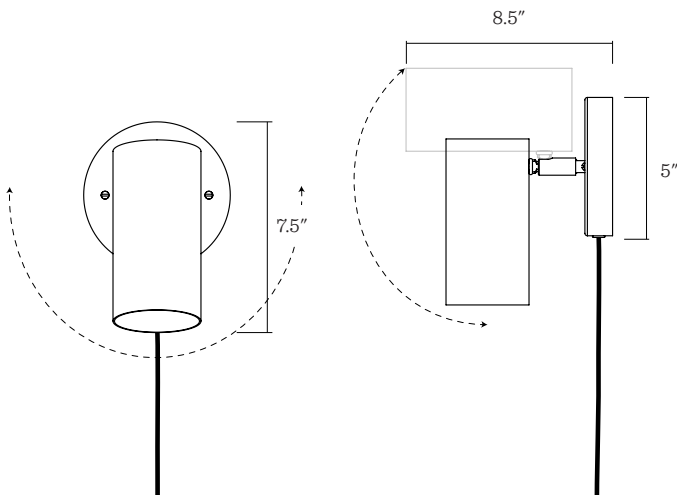

Dimensions:

Height: 7.5" Maximum
Projection: 8.5" Maximum, 6" Minimum
Canopy Width: 5"
Cord Length: 8'

Switch: In-line switch, 18" from canopy

Materials: Brass

This fixture should only be used with A19 or smaller light bulbs.

One year guarantee