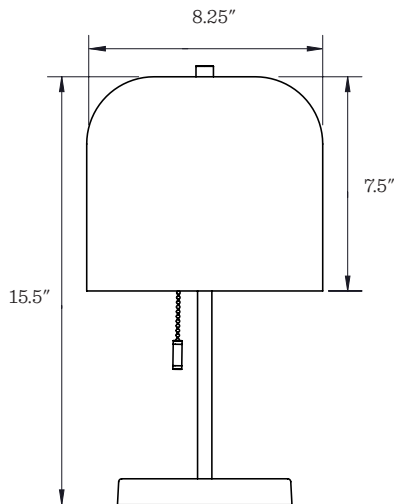

Finish Options

Portland Flagship
2181 NW Nicolai Street, Portland, OR 97210
503-230-7113

New York
27 Vestry Street, New York, NY 10013
212-226-6113

Trade Sales
trade@schoolhouse.com
1-844-209-7735