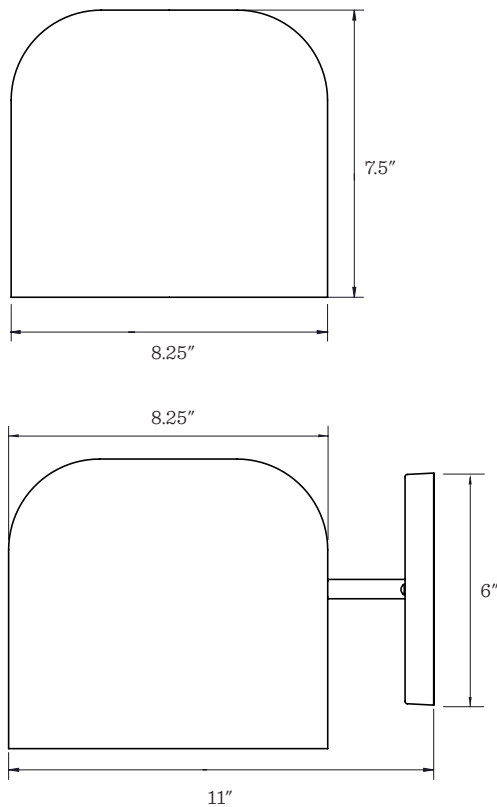

Donna Sconce

Shown in Gold Anodized

Application: Wall Sconce Fixture

Product origin: USA

UL listed:

Wattage:

Incandescent, Medium Base Socket
Max wattage: 75W

Voltage: 120/220V

Dimensions:

Canopy Width: 6"

Width: 8.25"

Height: 7.5"

Projection: 11"

Finish: PA, GA, or BK

Details:

- Damp rated
- Includes shade
- Additional Plug-in version with cord and plug available. Plug-in sconce requires 10W max G25 LED bulb.
- Additional integrated LED option available
- Wipe clean with soft dry cloth. Avoid household cleaners and abrasives

One year guarantee.

Finish Options

Portland Flagship
2181 NW Nicolai Street, Portland, OR 97210
503-230-7113

New York
27 Vestry Street, New York, NY 10013
212-226-6113

Trade Sales
trade@schoolhouse.com
1-844-209-7735