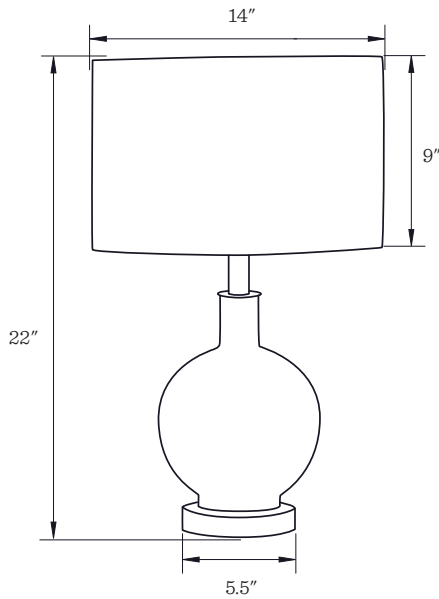

Voltage: 120/220V

Dimensions:

Height: 22"

Width: 14"

Shade Height: 9"

Base Diameter: 5.5"

Materials:

Opal blown glass, walnut wood

Shade Options:

Eggshell Linen, Natural Burlap, Navy Blue

Details:

- Dry location only
- Includes Shade
- Top-of-the-line dimmable socket
- Includes 8 feet of Khaki Twisted cloth-covered cord

One year guarantee.