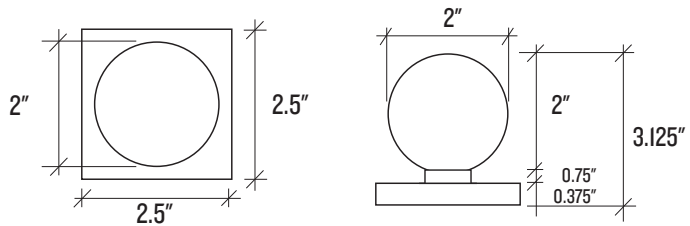

<b>Backset</b>	2-3/8" or 2-3/4"
<b>Compatible Door Thickness</b>	1-3/8"– 1-3/4"
<b>Door Prep</b>	Standard
<b>Backplate Dimensions</b>	2.5" W x 2.5" H
<b>Backplate Thickness</b>	0.375"
<b>Knob Dimensions</b>	2" Dia
<b>Projection</b>	3.125"

<b>Backplate Dimensions</b>	2.5" W x 2.5" H
<b>Backplate Thickness</b>	0.375"
<b>Knob Dimensions</b>	2" Dia
<b>Projection</b>	3.125"