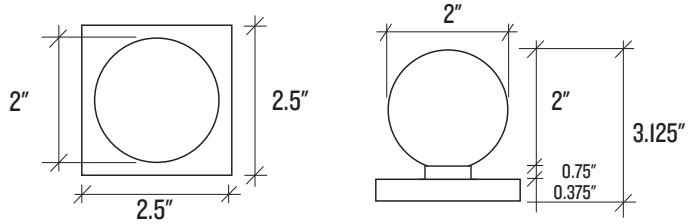

<b>Backset</b>	2-3/8" or 2-3/4"
<b>Compatible Door Thickness</b>	1-3/8" - 1-3/4"
<b>Door Prep</b>	Standard
<b>Backplate Dimensions</b>	2.5" W x 2.5" H
<b>Backplate Thickness</b>	0.375"
<b>Knob Dimensions</b>	2" Dia
<b>Projection</b>	3.125"

<b>Backplate Dimensions</b>	2.5" W x 2.5" H
<b>Backplate Thickness</b>	0.375"
<b>Knob Dimensions</b>	2" Dia
<b>Projection</b>	3.125"