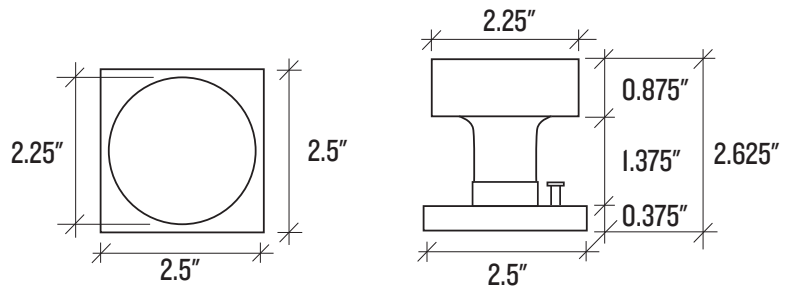

Finish Options

Portland Flagship
2181 NW Nicolai Street, Portland, OR 97210
P: 503-230-7113

New York
27 Vestry Street, New York, NY 10013
P: 212-226-6113

Trade Sales
E: Trade@schoolhouse.com
P: 1-844-209-7735