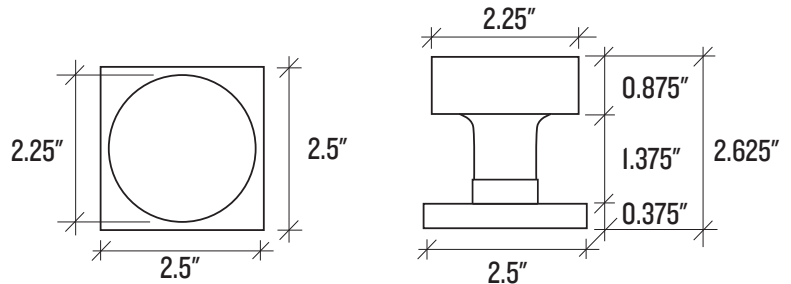

- Made by Emtek, a respected manufacturer with decades of door hardware experience
- Covered by Manufacturer's Lifetime Limited Warranty
- Assembled in the USA of domestic and imported parts
- Ships direct from the manufacturer
- Requires standard door preparation and installation
 - Single 2-1/8" bore hole and 1" edge bore
- Features 28° latch
- Features concealed fasteners
- Sold as a complete set
- Includes:
 - Latch plate
 - Full-lip strike plate
 - Inside passage half spindle
 - Concealed fastener installation kit
- This is made to order and non-returnable

Backset	2-3/8" or 2-3/4"
Compatible Door Thickness	1-3/8" or 1-3/4"
Door Prep	Standard
Backplate Dimensions	2.5" W x 2.5" H
Backplate Thickness	0.375"
Knob Dimensions	2.25" Dia.
Projection	2.625"

Finish Options

Backplate Dimensions	2.5" W x 2.5" H
Backplate Thickness	0.375"
Knob Dimensions	2.25" Dia.
Projection	2.625"

Finish Options

Satin Brass (SB) Flat Black (FB) Satin Nickel (SN)

Portland Flagship
2181 NW Nicolai Street, Portland, OR 97210
P: 503-230-7113