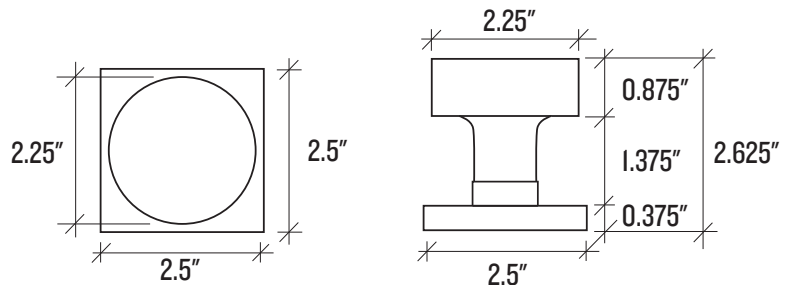

Backset	2-3/8" or 2-3/4"
Compatible Door Thickness	1-3/8" or 1-3/4"
Door Prep	Standard
Backplate Dimensions	2.5" W x 2.5" H
Backplate Thickness	0.375"
Knob Dimension	2.25" Dia.
Projection	2.625"

Finish Options

Backplate Dimensions	2.5" W x 2.5" H
Backplate Thickness	0.375"
Knob Dimensions	2.25" Dia.
Projection	2.625"

Finish Options

Satin Brass (SB) Flat Black (FB) Satin Nickel (SN)

Portland Flagship
2181 NW Nicolai Street, Portland, OR 97210
P: 503-230-7113