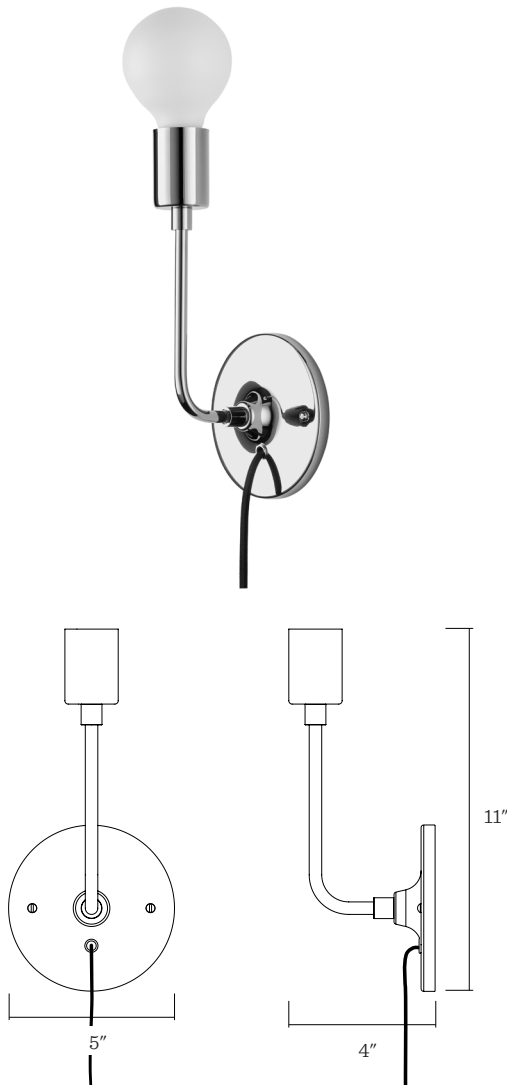

SCHOOLHOUSE

Astrid Plug-In Sconce

Shown in Polished Nickel

Application: Wall Sconce

Product Origin: USA

UL Listed: 

Wattage:
Max Wattage: 75W

Voltage: 120/220V

Location Rating: Damp

Socket Type: E26

Dimensions:

Height: 11"

Width: 5"

Projection: 4"

Cord Length: 8'

Switch: In-line switch, 18" from canopy

Materials: Brass

One year guarantee

Finish Options

True Black
(TB)

Natural Brass
(NB)

Polished Nickel
(PN)

Cord

Black Cloth
(BCV)