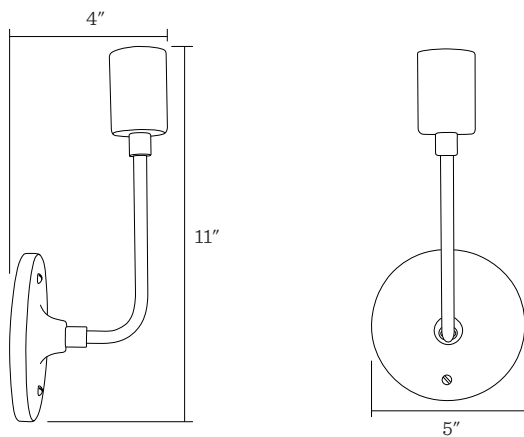

Finish Options