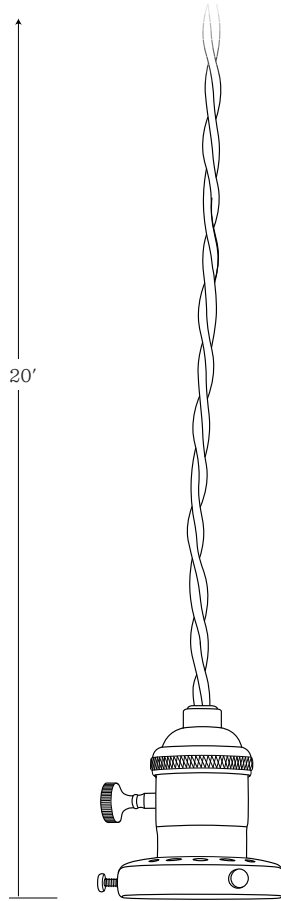

SCHOOLHOUSE

Apartment Plug-In Pendant 2.25"

*Shown in Natural Brass with Khaki Twist cord
Shade sold separately*

Application: Pendant

Product Origin: Assembled in USA from domestic and imported parts

UL Listed: No

Wattage:
Max Wattage: 25W

Voltage: 120/220V

Location Rating: Damp

Socket Type: E26

Dimensions:
Overall Length: 20'
Fitter size: 2.25"

Materials: Brass

Details:

- Includes two brass Swag Hooks and a Bakelite plug

One year guarantee

Finish & Cord Options

True Black +
Black Twist
(TB/BT)

Natural Brass +
Black Twist
(NB/BT)

Natural Brass +
Khaki Twist
(NB/KT)