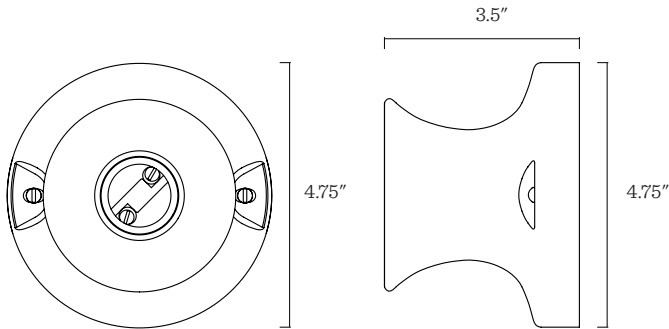

Voltage: 120/220V

Location Rating: Damp

Socket Type: E26

Dimensions:

Projection: 3.5"

Width: 4.75"

Materials: Ceramic

One year guarantee