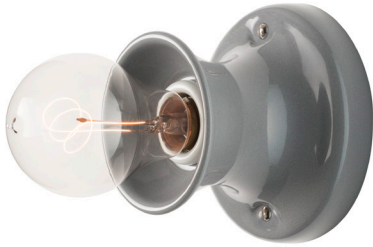

SCHOOLHOUSE

Alabax Small Sconce

Shown in Gray

Application: Wall Sconce

Product Origin: USA

UL Listed: 

Wattage:

Max Wattage: 100W

Voltage: 120/220V

Location Rating: Damp

Socket Type: E26

Dimensions:

Projection: 3.5"

Width: 4.75"

Materials: Ceramic

One year guarantee

Glaze Options

Marigold
(MG)

Gray
(GY)

White
(WT)

Black
(BK)

Navy
(NV)