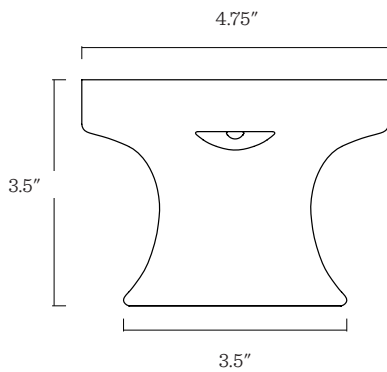

Glaze Options