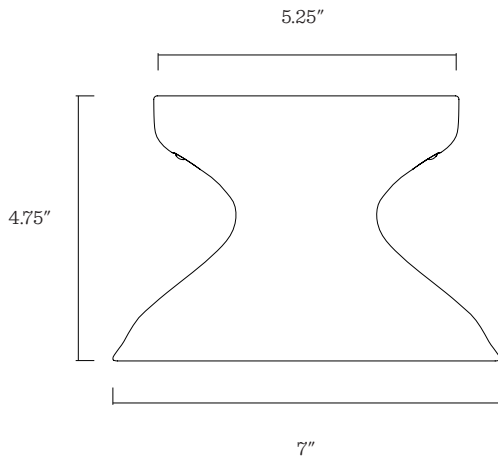

SCHOOLHOUSE

Alabax Medium

Shown in Gray

Application: Surface Mount

Product Origin: USA

UL Listed:  us

Wattage:
Max Wattage: 100W

Voltage: 120/220V

Location Rating: Damp

Socket Type: E26

Dimensions:
Width: 7"
Projection: 4.75"
Canopy Width: 5.25"

Materials: Ceramic

One year guarantee

Glaze Options

Marigold
(MG)

Gray
(GY)