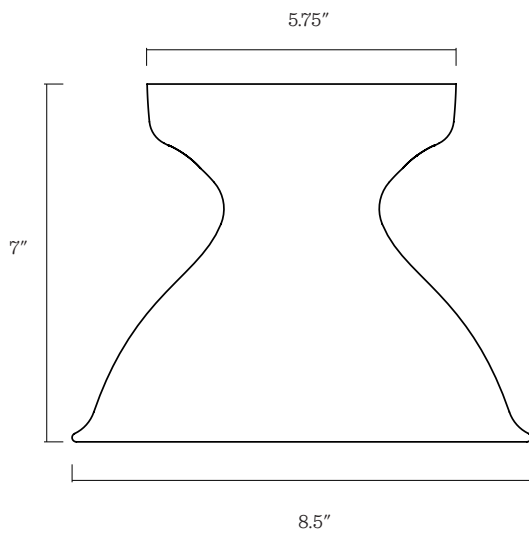

SCHOOLHOUSE

Alabax Large

Shown in Black

Application: Surface Mount

Product Origin: USA

UL Listed:  US

Wattage:
Max Wattage: 150W

Voltage: 120/220V

Location Rating: Damp

Socket Type: E26

Dimensions:
Width: 8.5"
Projection: 7"
Canopy Width: 5.75"

Materials: Ceramic

One year guarantee

Glaze Options

Marigold
(MG)

Gray
(GY)