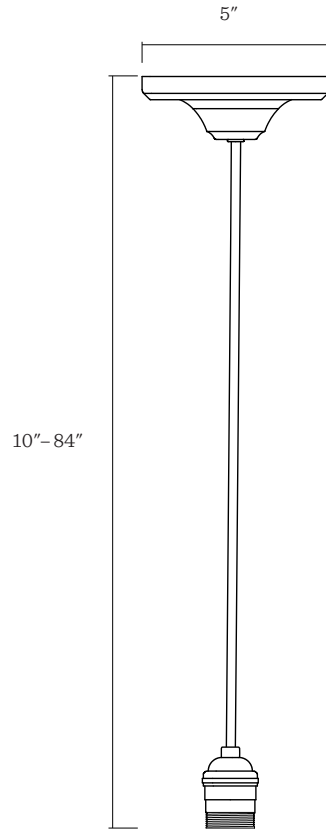

SCHOOLHOUSE

Agnes Pendant

Shown in Natural Brass with Black Gold Tracer cord

Application: Pendant

Product Origin: USA

UL Listed:  US

Wattage:
Max Wattage: 60W

Voltage: 120/220V

Location Rating: Damp

Socket Type: E26

Dimensions:
Width: 5"
Overall Length: 10" – 84"

Materials: Brass

This item is made-to-order and non-returnable.

One year guarantee

Finish Options

True Black
(TB)