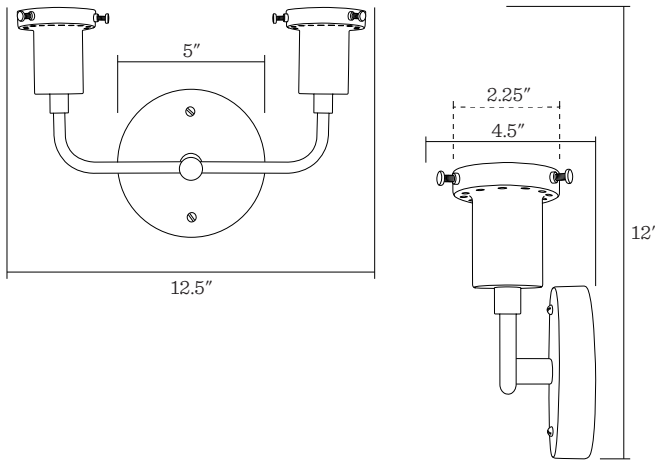

Application: Wall Sconce

Product origin: USA

UL listed:

Wattage:

Incandescent, Medium Base Socket
Max wattage: 60W per socket

Voltage: 120/220V

Dimensions:

Projection: 4.5" with shades

Canopy Width: 5"

Height: 12" with shades

Width: 12.5" with shades

Finish: TB, NB, or PN

Details:

- Damp rated
- May be mounted with socket facing up or down
- Also available in a plug-in version with twisted cloth cord including in-line rocker switch and plug
- Plug-in version is not UL listed
- Due to the minimal projection from the wall, shades wider than 4.75" will not fit this fixture
- Shades sold separately

One year warranty.