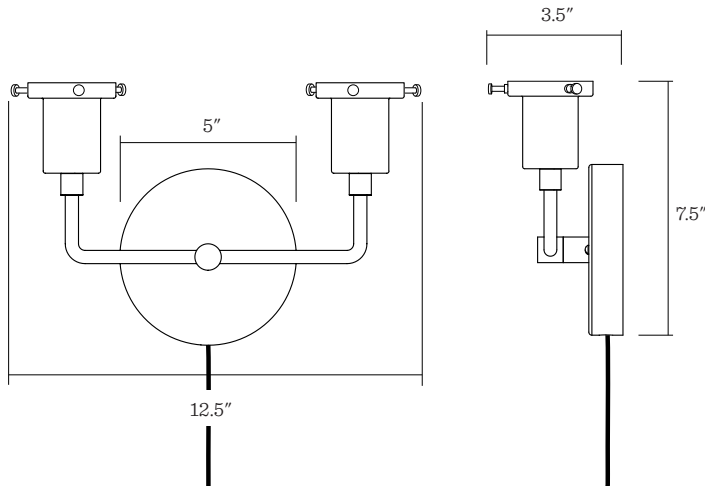

SCHOOLHOUSE

Abrams Double Plug-In Sconce 2.25"

*Shown in Natural Brass
Shades sold separately*

Application: Wall Sconce

Product Origin: USA

UL Listed: 

Wattage:
Max Wattage: 60W per socket

Voltage: 120/220V

Location Rating: Damp

Socket Type: E26 (x2)

Dimensions:

Height: 7.5"
Width: 12.5"
Projection: 3.5"
Canopy Width: 5"
Fitter Size: 2.25"
Cord Length: 8'

Switch: In-line switch, 18" from canopy

Materials: Brass

Details:

- May be mounted with socket facing up or down
- Due to the minimal projection from the wall, shades wider than 4.75" will not fit this fixture.

One year guarantee

Finish Options

True Black
(TB)

Natural Brass
(NB)