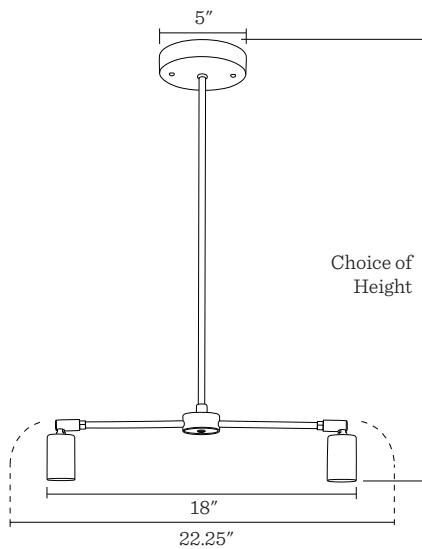

Finish Options