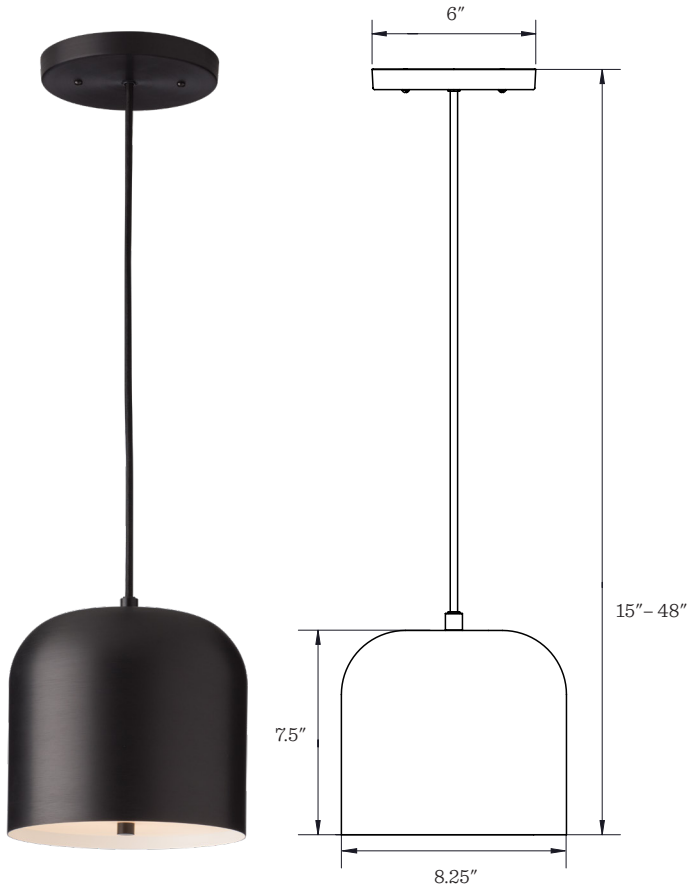

SCHOOLHOUSE

Donna 8" LED Pendant

Shown in Black Anodized

Application: Pendant Fixture

Product origin: USA

UL listed: 

Wattage: 13W

Voltage: 120V

Brightness: 910 Lumens (60-75 W Equivalent)

Color Rendering Index: 80 CRI

Color Temperature: 3000K

Hour Life: 50,000 hrs

Dimensions:

Choice of Length: 15"– 48"; Extended length available at additional cost

Canopy Width: 6"

Shade Width: 8.25"

Shade Height: 7.5"

Finish: PA, GA, or BK

Details:

- Damp rated
- Compatible with most dimmers, including Triac
- Includes shade
- Length includes 7.5" tall shade
- Additional Incandescent, Medium Base Socket option available
- Wipe clean with soft dry cloth. Avoid household cleaners and abrasives