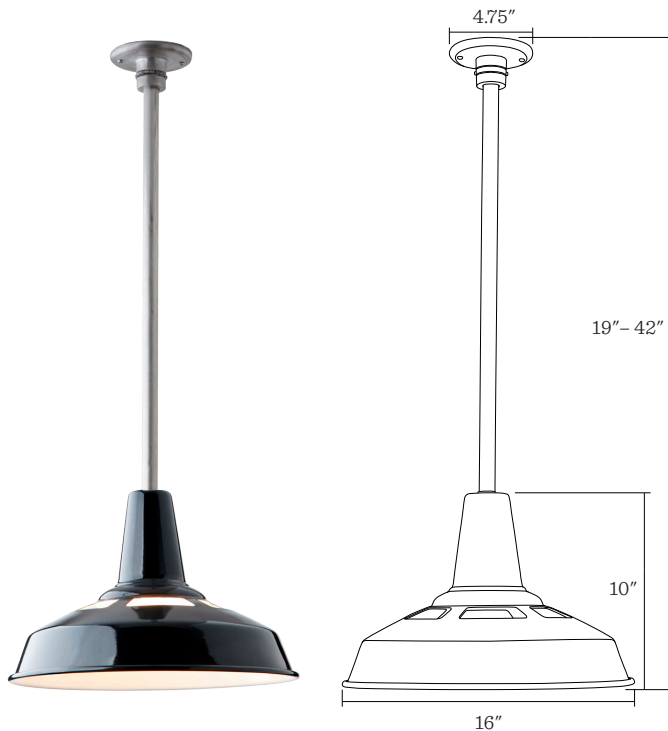

SCHOOLHOUSE

Factory Light 5 Rod Pendant

Shown in Black at 37"

Application: Pendant Fixture

Product origin: USA

UL listed: 

Wattage:

Incandescent, Medium Base Socket
Max wattage: 150W

Voltage: 120/220V

Dimensions:

Choice of Length: 19"– 42"; Extended length available at additional cost

Canopy Width: 4.75"

Shade Height: 10"

Shade Diameter: 16"

Finish: BK, ST or WT

Details:

- Damp rated
- Includes shade
- Black finish features a Black shade with white interior, black rod and matching black canopy
- White finish features a White shade, white rod and matching white canopy
- Clear Coated Steel finish features Clear Coated Steel shade, aluminum rod and aluminum canopy
- Additional options include Galvanized Cage and Black Cage
- Vaulted/Sloped Ceiling option available
- Additional integrated LED option available
- Fixture length includes 10" tall shade
- Cage option adds 3.25" in overall length
- This item is made-to-order and non-returnable