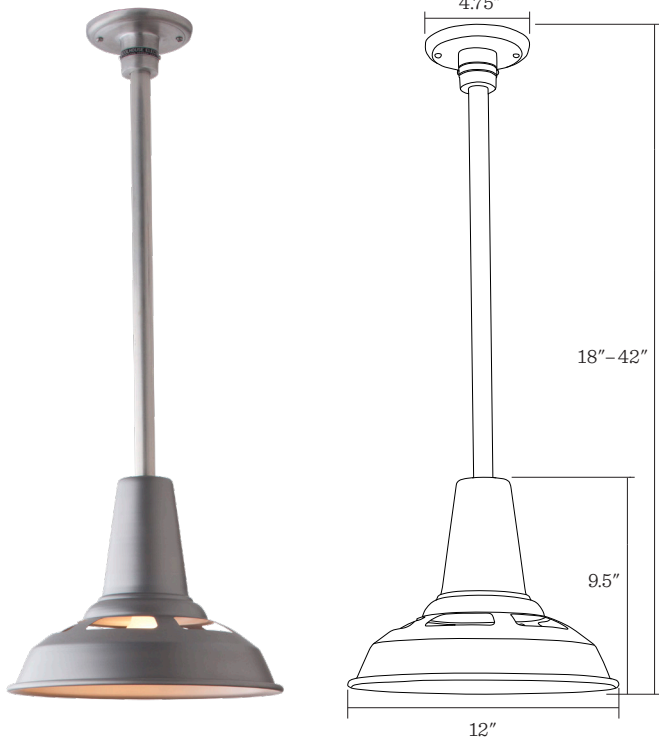

SCHOOLHOUSE

Factory Light 4 Rod LED Pendant

Shown in Clear Coated Steel at 31"

Application: Pendant Fixture

Product origin: USA

UL listed: us

Wattage: 13W

Voltage: 120V

Brightness: 910 Lumens (60-75 W Equivalent)

Color Rendering Index: 80 CRI

Color Temperature: 3000K

Hour Life: 50,000 hrs

Dimensions:

Choice of Length: 18" - 42"; Extended length available at additional cost

Canopy Width: 4.75"

Shade Height: 9.5"

Shade Diameter: 12"

Finish: BK, ST or WT

Details:

- Damp rated
- Compatible with most dimmers, including Triac
- Includes shade
- Black finish features a Black shade with white interior, black rod and matching black canopy
- White finish features a White shade, white rod and matching white canopy
- Clear Coated Steel finish features Clear Coated Steel shade, aluminum rod and aluminum canopy
- Additional options include Galvanized Cage and Black Cage
- Vaulted/Sloped Ceiling option available
- Additional Incandescent, Medium Base Socket option available
- Fixture length includes 9.5" tall shade
- Cage option adds 3.25" in overall length
- This item is made-to-order and non-returnable

One year guarantee.

Finish Options