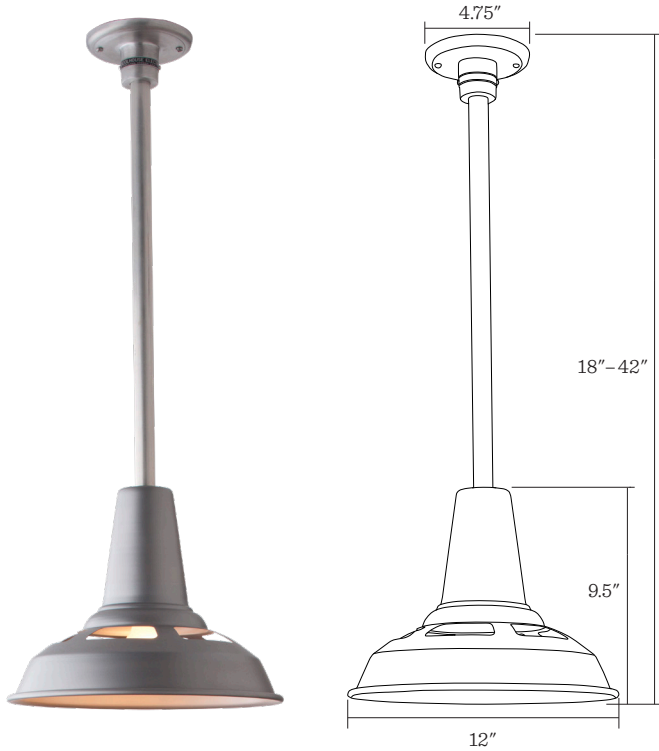

SCHOOLHOUSE

Factory Light 4 Rod Pendant

Shown in Clear Coated Steel at 31"

Application: Pendant Fixture

Product origin: USA

UL listed: 

Wattage:

Incandescent, Medium Base Socket

Max wattage: 150W

Voltage: 120/220V

Dimensions:

Choice of Length: 18"–42"; Extended length available at additional cost

Canopy Width: 4.75"

Shade Height: 9.5"

Shade Diameter: 12"

Finish: BK, ST or WT

Details:

- Damp rated
- Includes shade
- Black finish features a Black shade with white interior, black rod and matching black canopy
- White finish features a White shade, white rod and matching white canopy
- Clear Coated Steel finish features Clear Coated Steel shade, aluminum rod and aluminum canopy
- Additional options include Galvanized Cage and Black Cage
- Vaulted/Sloped Ceiling option available
- Additional integrated LED option available
- Fixture length includes 8" tall shade
- Cage option adds 3.25" in overall length
- This item is made-to-order and non-returnable