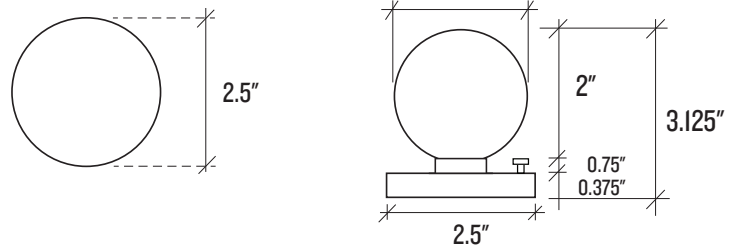

Finish Options