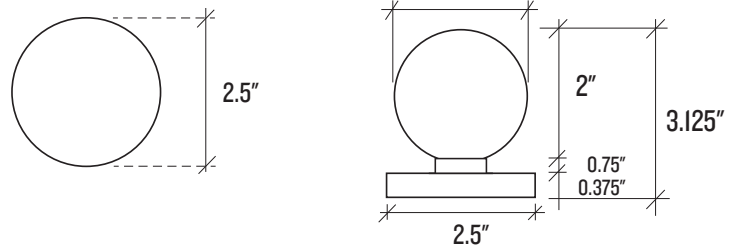

Backset	2-3/8" or 2-3/4"
Compatible Door Thickness	1-3/8" - 1-3/4"
Door Prep	Standard
Backplate Dimensions	2.5" Dia.
Backplate Thickness	0.375"
Knob Dimensions	2" Dia.
Projection	3.125"

Finish Options

Flat Black (FB) Satin Brass (SB) Satin Nickel (SN)

Backplate Dimensions	2.5" Dia.
Backplate Thickness	0.375"
Knob Dimensions	2." Dia.
Projection	3.125"

Finish Options

Flat Black (FB) Satin Brass (SB) Satin Nickel (SN)