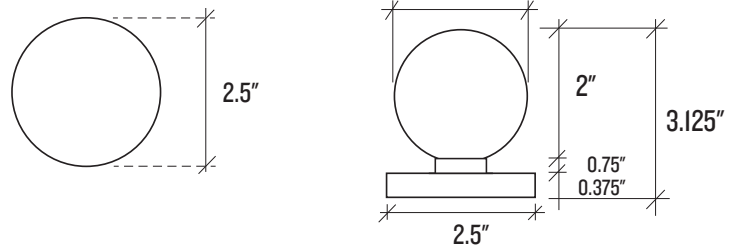

Finish Options

Flat Black (FB)   Satin Brass (SB)   Satin Nickel (SN)