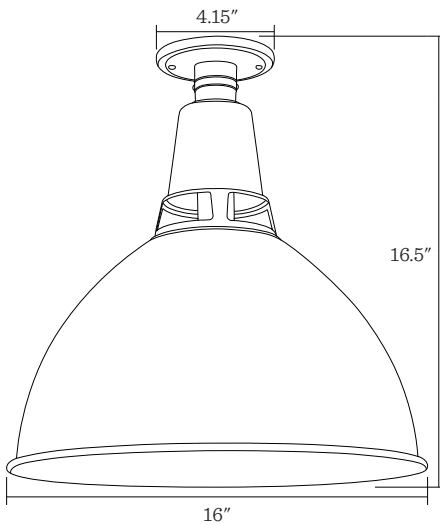

Finish Options