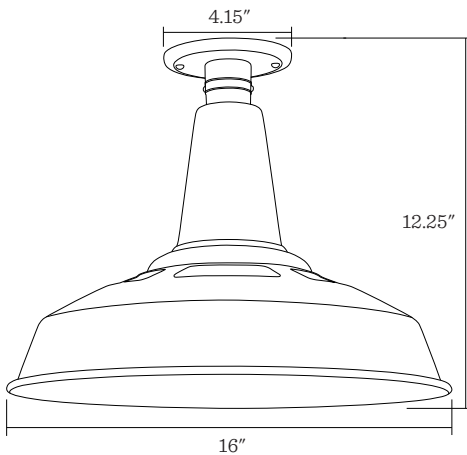

## Factory Light 5 LED

*Shown in Clear Coated Steel*

**Application:** Surface Mount Fixture

**Product origin:** USA

**UL listed:**  US

**Wattage:** 13W

**Voltage:** 120V

**Brightness:** 910 Lumens (60-75 W Equivalent)

**Color Rendering Index:** 80 CRI

**Color Temperature:** 3000K

**Hour Life:** 50,000 hrs

**Dimensions:**

Height: 12.25"

Shade Diameter: 16"

Canopy Width: 4.15"

**Shade Finish:** BK, ST, or WT