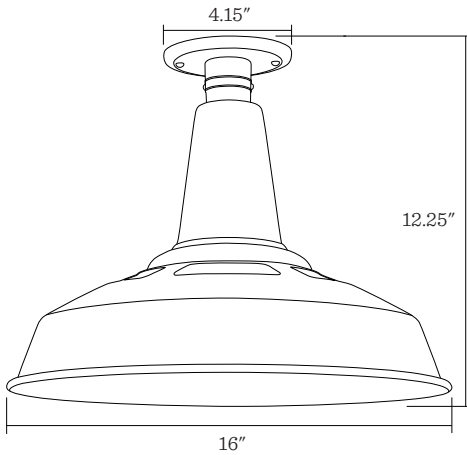

Finish Options