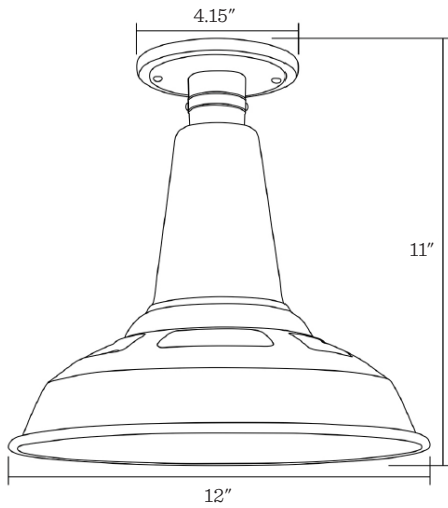

## Factory Light 4 LED

*Shown in Black*

**Application:** Surface Mount Fixture

**Product origin:** USA

**UL listed:**  US

**Wattage:** 13W

**Voltage:** 120V

**Brightness:** 910 Lumens (60-75 W Equivalent)

**Color Rendering Index:** 80 CRI

**Color Temperature:** 3000K

**Hour Life:** 50,000 hrs

**Dimensions:**

Height: 11"

Shade Diameter: 12"

Canopy Width: 4.15"

**Shade Finish:** BK, ST, or WT