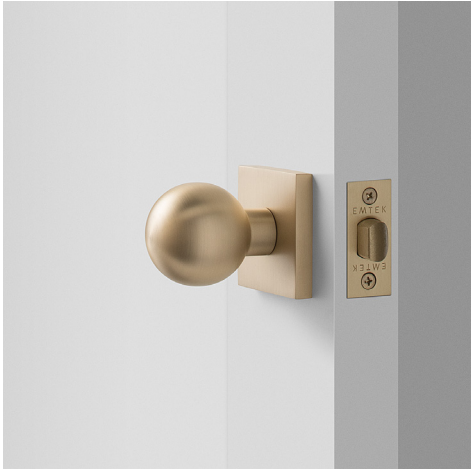

SCHOOLHOUSE

Berlin Door Set with Globe Knob— Passage

Passage sets are non-locking and are primarily used on interior doors or on exterior doors paired with a coordinating deadbolt.

Made-to-order and custom assembled to your specifications, the Berlin Door Set with Globe Knob is designed and crafted to stand the test of time. Made from solid brass parts and featuring premium finishes and mechanisms, each piece is built by hand to exacting quality standards.

- Made by Emtek, a respected manufacturer with decades of door hardware experience
- Covered by Manufacturer's Lifetime Limited Warranty
- Assembled in the USA of domestic and imported parts
- Ships direct from the manufacturer
- Requires standard door preparation and installation.
 - Single 2-1/8" bore hole and 1" edge bore
- Features concealed fasteners
- Sold as a complete set
- Includes:
 - Latch plate
 - Full-lip strike plate
 - Inside passage half spindle
 - Concealed fastener installation kit
- This is made to order and non-returnable

Antique Brass (AB) | Oil Rubbed Bronze (ORB) | Satin Nickel (SN)

SCHOOLHOUSE

Berlin Door Set with Globe Knob— Privacy

Privacy sets lock with a privacy pin and are primarily used on bedroom and bathroom doors.

Made-to-order and custom assembled to your specifications, the Berlin Door Set with Globe Knob is designed and crafted to stand the test of time. Made from solid brass parts and featuring premium finishes and mechanisms, each piece is built by hand to exacting quality standards