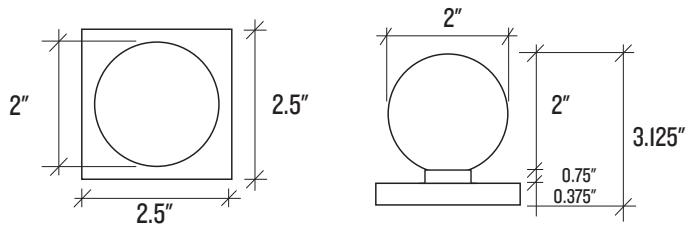

- Made by Emtek, a respected manufacturer with decades of door hardware experience
- Covered by Manufacturer's Lifetime Limited Warranty
- Assembled in the USA of domestic and imported parts
- Ships direct from the manufacturer
- Requires standard door preparation and installation.
 - Single 2-1/8" bore hole and 1" edge bore
- Features concealed fasteners
- Sold as a complete set
- Includes:
 - Latch plate
 - Full-lip strike plate
 - Inside passage half spindle
 - Concealed fastener installation kit
- This is made to order and non-returnable

Backset	2-3/8" or 2-3/4"
Compatible Door Thickness	1-3/8" - 1-3/4"
Door Prep	Standard
Backplate Dimensions	2.5" W x 2.5" H
Backplate Thickness	0.375"
Knob Dimensions	2" Dia
Projection	3.125"

Finish Options

Backplate Dimensions	2.5" W x 2.5" H
Backplate Thickness	0.375"
Knob Dimensions	2" Dia
Projection	3.125"

Finish Options

Antique Brass (AB) Oil Rubbed Bronze (ORB) Satin Nickel (SN)