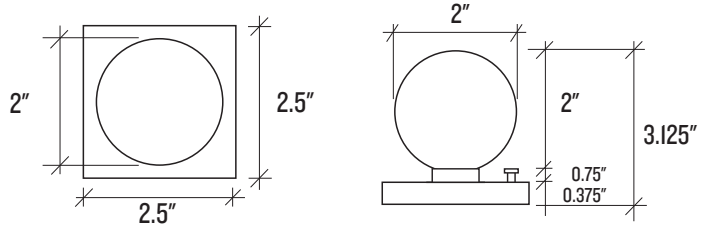

Finish Options