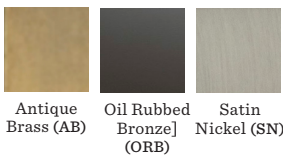

Finish Options