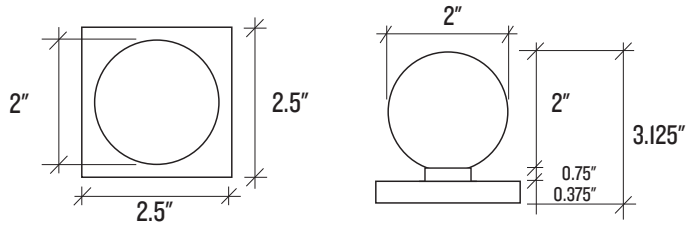

Backset	2-3/8" or 2-3/4"
Compatible Door Thickness	1-3/8" - 1-3/4"
Door Prep	Standard
Backplate Dimensions	2.5" W x 2.5" H
Backplate Thickness	0.375"
Knob Dimensions	2" Dia
Projection	3.125"

Finish Options

Backplate Dimensions	2.5" W x 2.5" H
Backplate Thickness	0.375"
Knob Dimensions	2" Dia
Projection	3.125"

Finish Options

Antique Brass (AB) Oil Rubbed Bronze (ORB) Satin Nickel (SN)