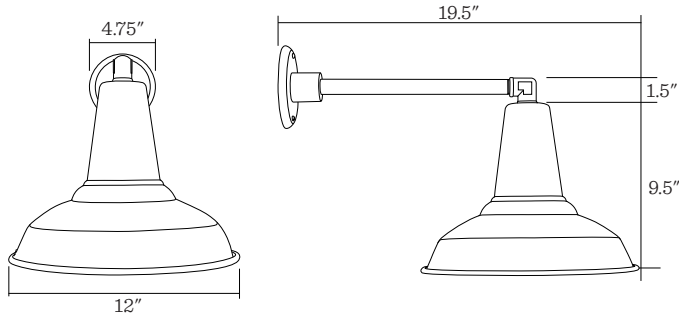

Finish Options